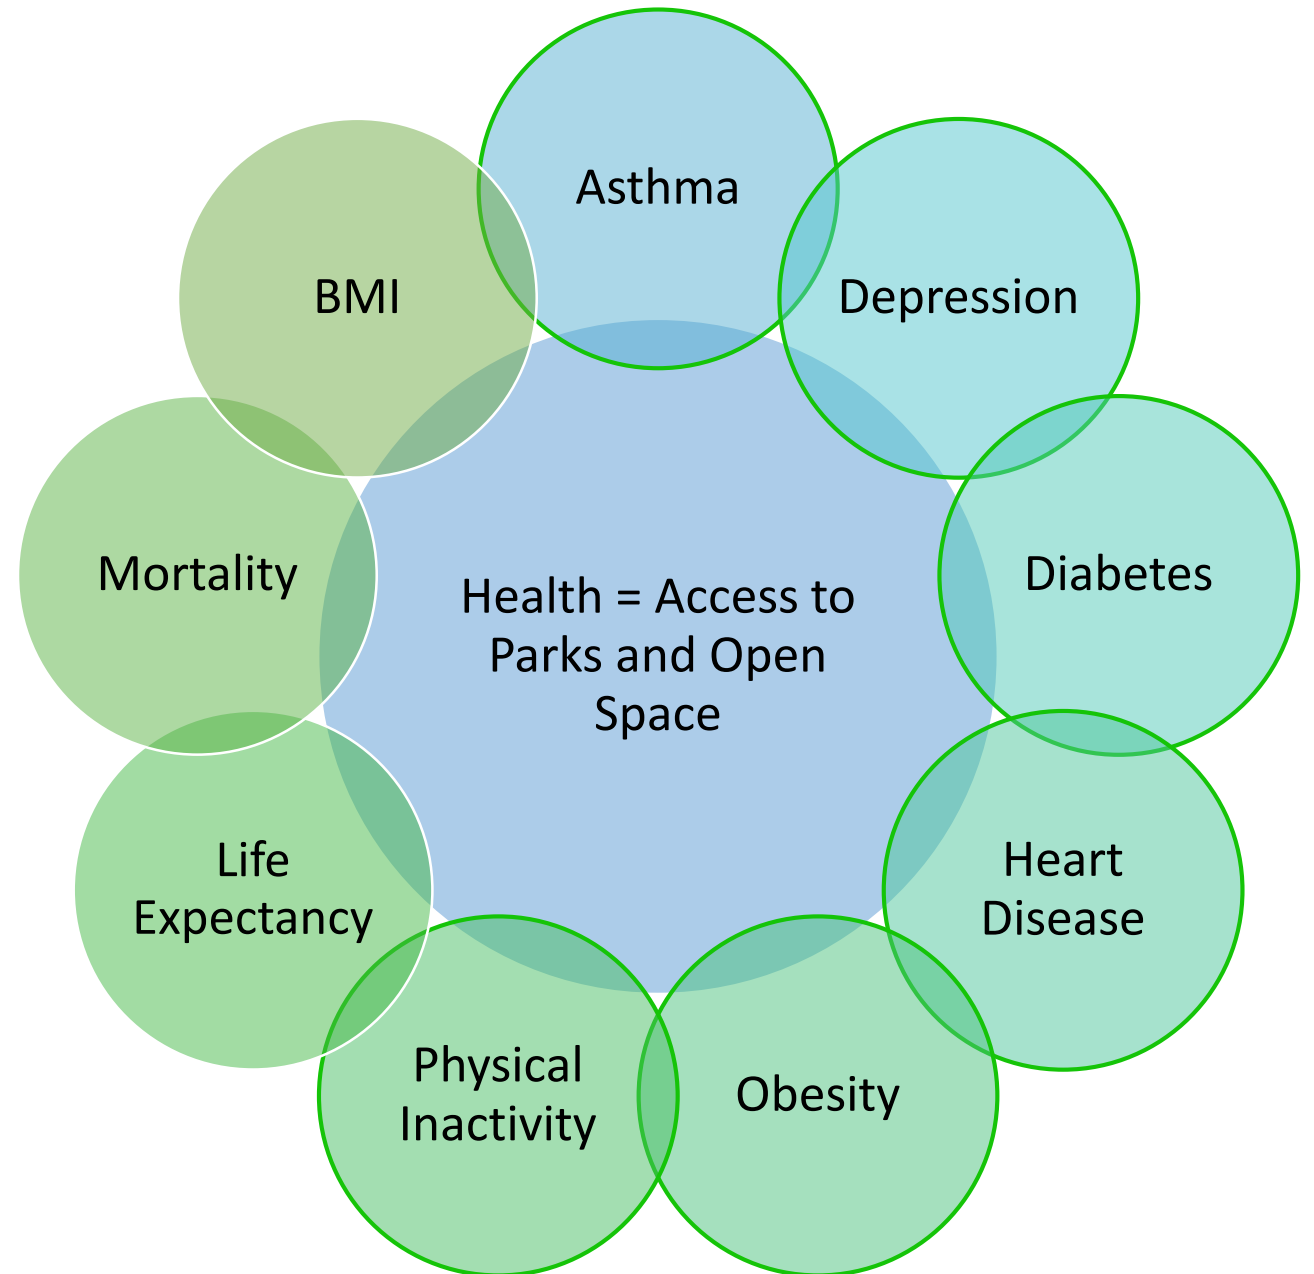

- Parcel overlaps Areas of above ground high carbon sequestration priorities = 'Yes'
- AND
- Parcel overlaps Areas of Drinking Water = 'Yes'

Use And or Or Between Conditions:

Open Space Assessment Tool

Incorporating Health Data