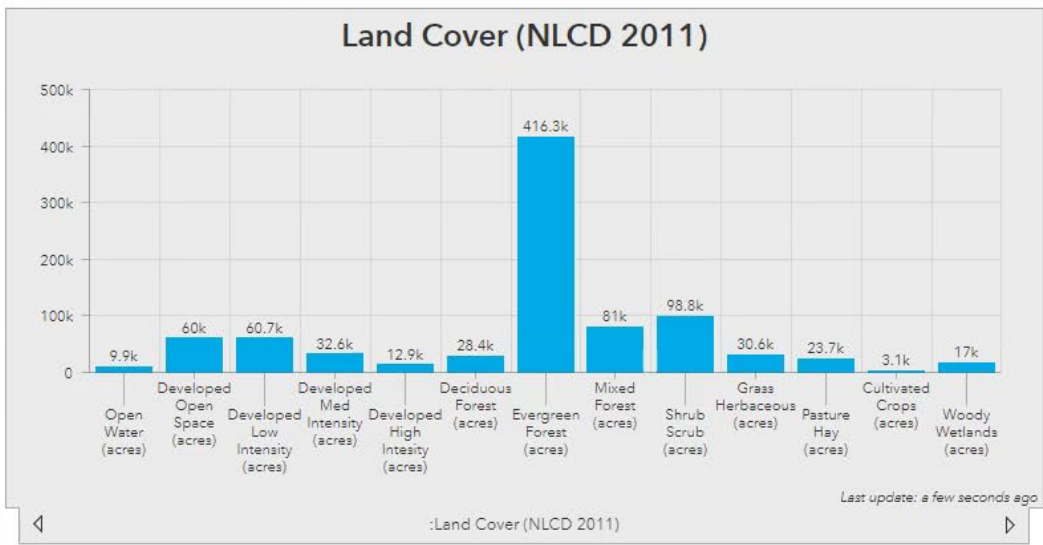

Parks & 10-Min Walk

2,691

The count indicates # of parks. Statistics in the following graphs are based on 10-minute walk service areas from parks.

Park Count

Last update: a few seconds ago