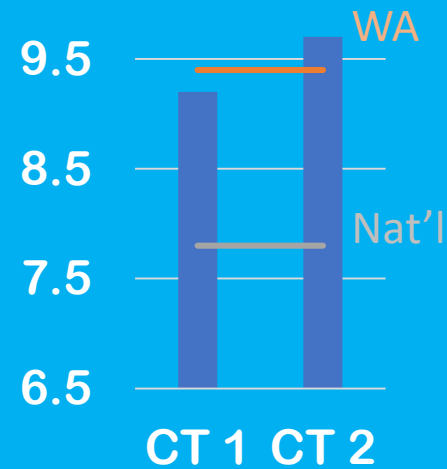

Community

Asthma
Prevalence