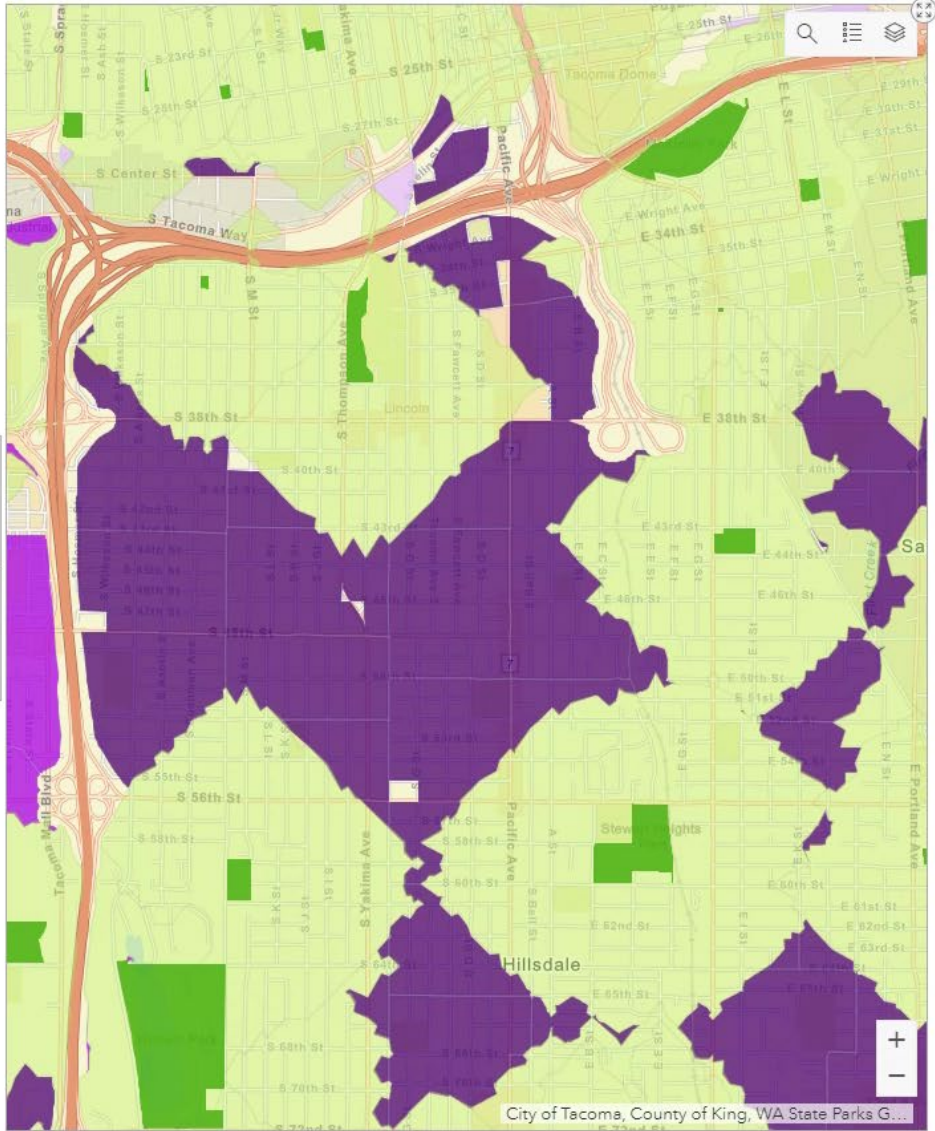

Park Need Count

Parks & 10-Min Walk

2,691

The count indicates # of parks. Statistics in the following graphs are based on 10-minute walk service areas from parks.

Park Count

Last update: a few seconds ago

Healthy Parks Project Selector Tool

Query areas within and outside of a 10 minute walk

- Where are there **existing parks** in areas with **vulnerable and underserved populations** that can be revitalized?

Open Space Assessment Tool Parcel Based DST