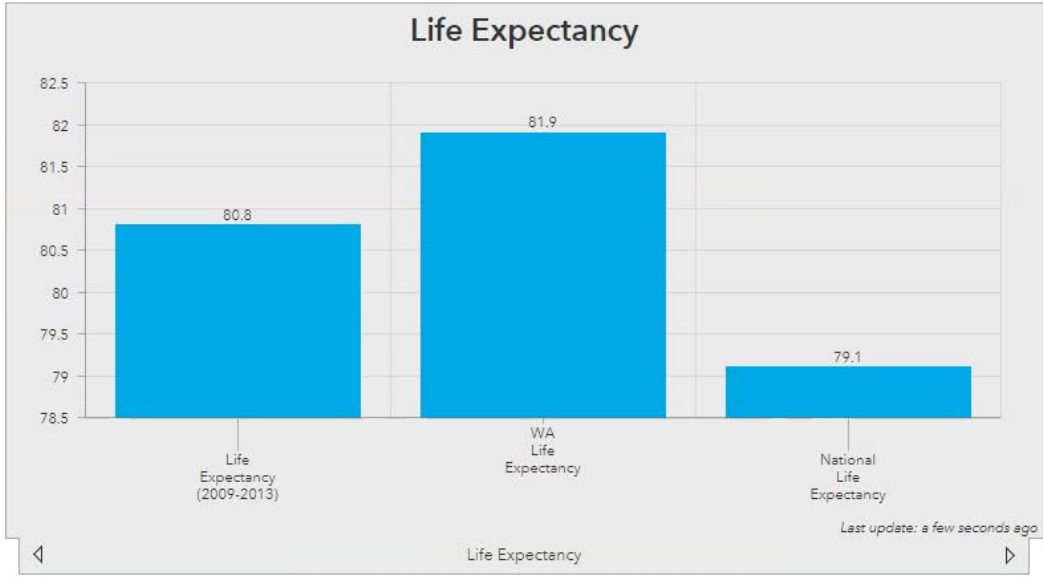

Open Space Assessment Tool

Integrating Health Data

Community

Asthma
Prevalence

Individual

Open Space Assessment Tool

Version 2.0

- Healthy Parks Explorer

- Healthy Parks Project Selector

- Parcel based Decision Support Tool

Park Need

2,013

Park Need indicates the area falls outside a 10-minute walk to a park. The count is the # of block groups identified with Park Need.