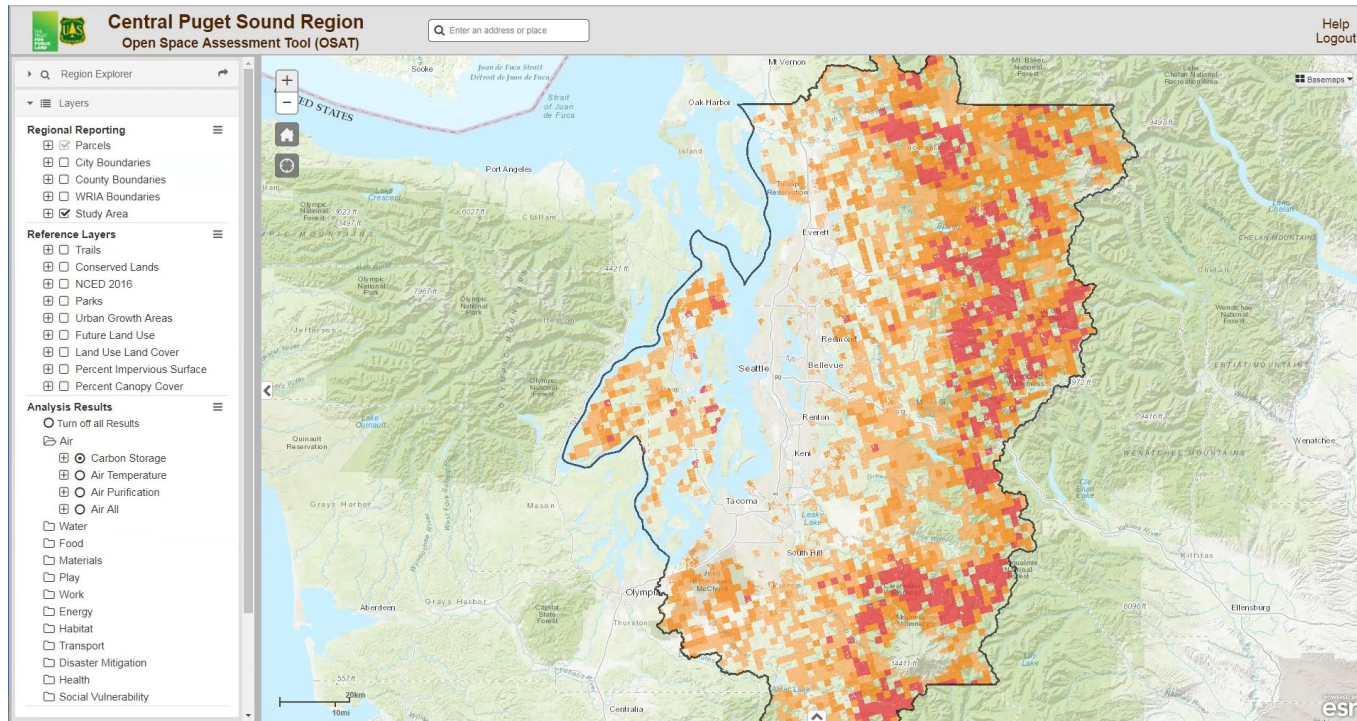

AESTHETIC

WASTE

DISASTER
MITIGATION

EDUCATION

COMMUNITY

Open Space Assessment Tool

Central Puget Sound Region

Air Services