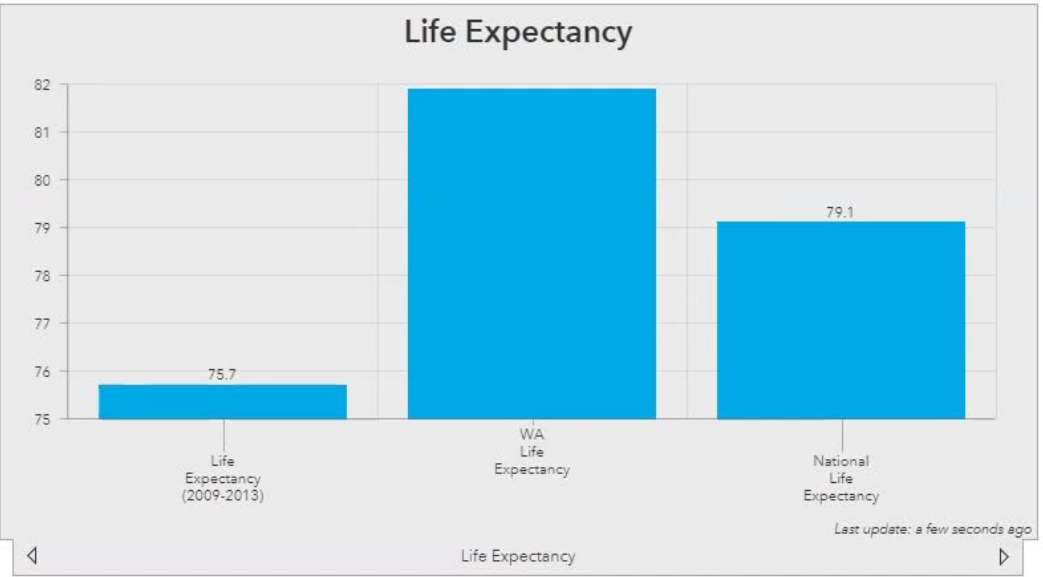

Park Need Count

Parks & 10-Min Walk

2,691

The count indicates # of parks. Statistics in the following graphs are based on 10-minute walk service areas from parks.

Park Count

Last update: a few seconds ago

Healthy Parks Project Selector Tool