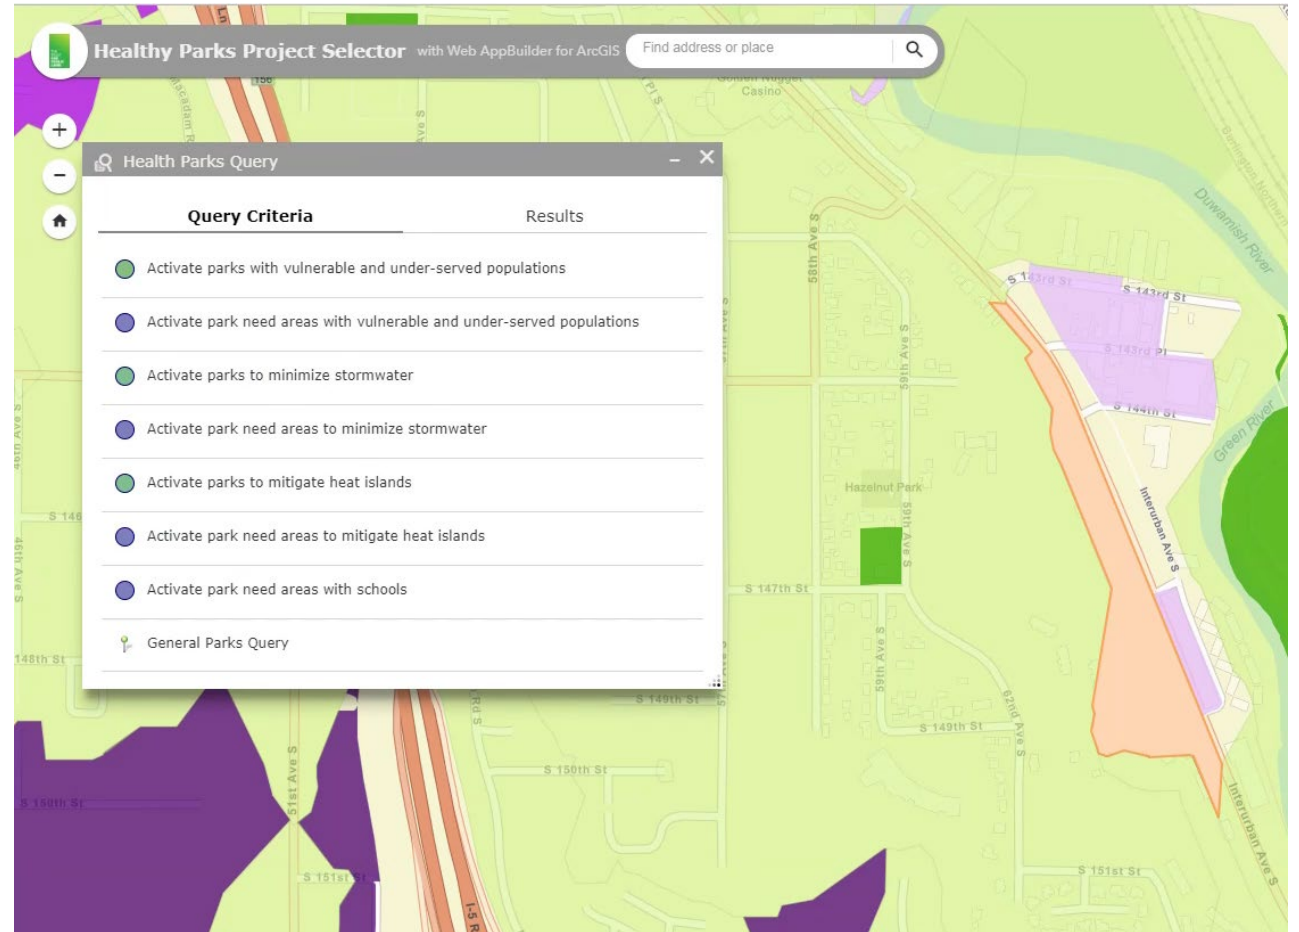

- Healthy Parks Project Selector

- Parcel based Decision Support Tool

Park Need

2,013

Park Need indicates the area falls outside a 10-minute walk to a park. The count is the # of block groups identified with Park Need.

Park Need Count

Parks & 10-Min Walk

2,691

The count indicates # of parks. Statistics in the following graphs are based on 10-minute walk service areas from parks.

Park Count

Last update: a few seconds ago

Healthy Parks Project Selector Tool

Query areas within and outside of a 10 minute walk

- Where are there **existing parks** in areas with **vulnerable and underserved populations** that can be revitalized?

Open Space Assessment Tool Parcel Based DST