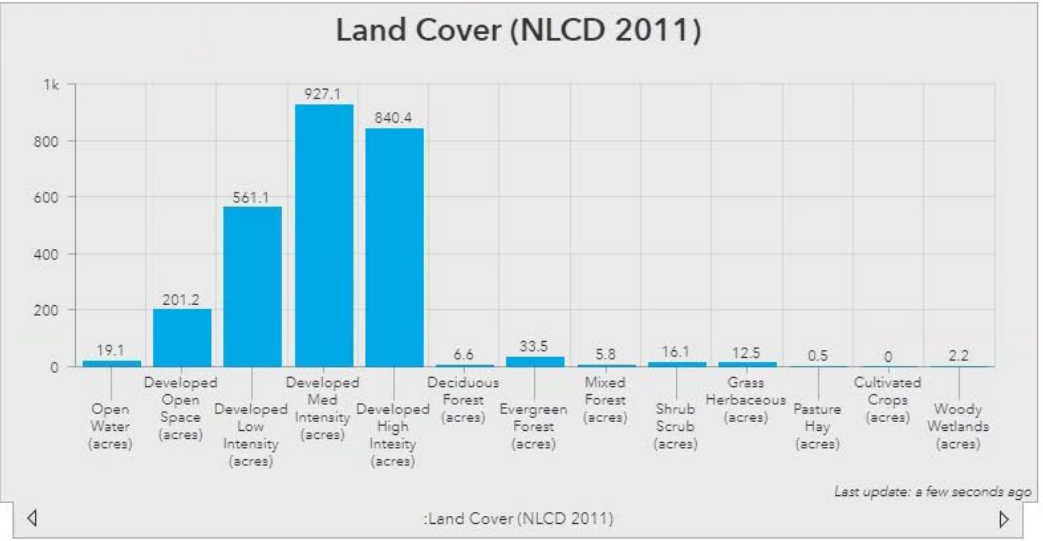

Park Need Count

Parks & 10-Min Walk

2,691

The count indicates # of parks. Statistics in the following graphs are based on 10-minute walk service areas from parks.

Park Count

Last update: a few seconds ago

Healthy Parks Project Selector Tool